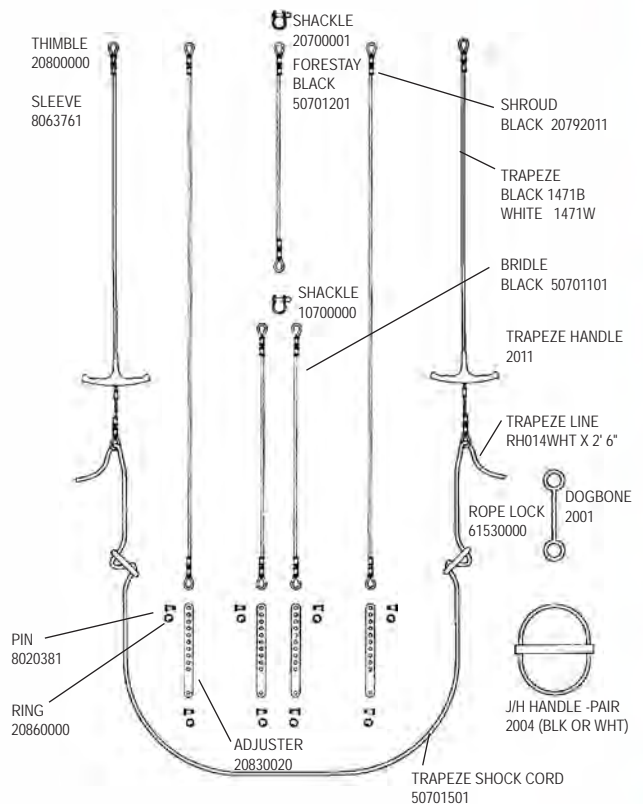

H17 HULL/DECK

FWD CROSSBAR EXTRUSION ONLY

BLACK 50221001

H17 TRAMPOLINE

COMPLETE TRAMPOLINES (Does not include lace line)
 5067XXXX
 (XXXX = Color / See parts list for available options)

REAR CROSSBAR EXTRUSION ONLY

BLACK 50261001

H17 RUDDER ASSEMBLY

* = SUB ASSEMBLY PART / INCLUDED WITH CASTING

H17 TILLER

TILLER CONNECTOR KIT 11520005

TILLER CROSSBAR BLACK 20520011
'95 - NEWER 20521001

HINGE YOKE ASSY. 3205

H17 MAST

H17 SAIL

H17 BLOCK SET

H17 Rivet Guide

() indicates quantity needed to fasten part

Mast	
Head	8010131 (2)
Halyard Hook	8011231 (3)
Base	8010131 (2)
Rear Crossbar	
Swivel Jammer	8010201 (1)
	8031501 (2)
	8031231 (2)
	8080011 (1)
	8050801 (1)
Dead Eye	8010181 (4)
Back Up Plate	8010201 (4)
Track	8010201 (44)
Hull	
Trampoline Track	8010121 (9)
(backup washers required on above,61360000)	
Boom	
End Cap (gooseneck)	8010131 (2)
Block Hanger	8010181 (4)
End Cap	8010131 (2)
Rudder (Upper Casting)	
Casting	8011231 (4)
End Cap	8010131 (2)
Sail Hardware	
Headboard	8010020 (16)
Main Clew Plate	8010020 (10)
Batten Pocket	8010020 (4)
Jib Clew Plate	8010020 (6)
(above rivets require setting machine which is not available in a hand tool)	
Wing	
End Cap	8010051 (1)
Castings	8010131 (8)
Forward Cross Bar - Sport	
Swivel Cam Cleats	8010131 (4)

ORIGINAL H17 SPORT REAR CROSSBAR, MAINSHEET SYSTEM AND OUTHAUL SYSTEM-1994 AND EARLIER

H17 SPORT SPREADER POLE & FURLER

H17 SPORT MAST ASSY. & DOWNHAUL

H17 SPORT FRONT CROSSBAR