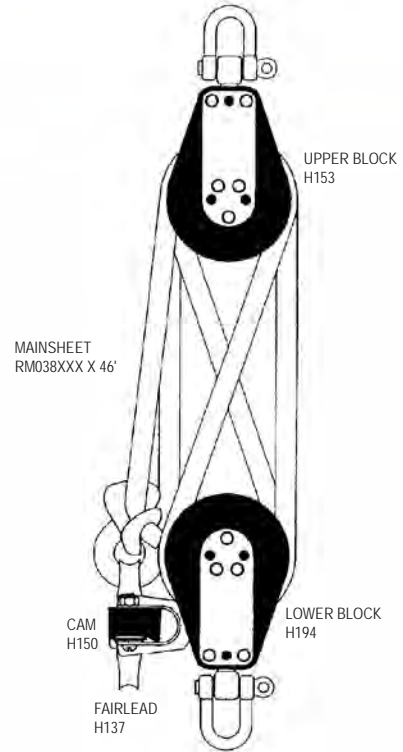

BLACK 50261001

H17 RUDDER ASSEMBLY

* = SUB ASSEMBLY PART / INCLUDED WITH CASTING

H17 TILLER

TILLER CONNECTOR KIT 11520005

TILLER CROSSBAR BLACK 20520011
'95 - NEWER 20521001

HINGE YOKE ASSY. 3205

H17 MAST

MAST ASSY. BLACK 51410000
COMPTIP ASSY. 50611101

DANGER!
ALWAYS USE EXTREME CAUTION WHEN RAISING OR LOWERING YOUR MAST. CONTACT WITH A POWERLINE COULD BE FATAL.

H17 WIRES

(See following page for 17 Sport-Specific Wires)

H17 SAIL

H17 BLOCK SET

H17 Rivet Guide

() indicates quantity needed to fasten part

Mast	
Head	8010131 (2)
Halyard Hook	8011231 (3)
Base	8010131 (2)
Rear Crossbar	
Swivel Jammer	8010201 (1)
	8031501 (2)
	8031231 (2)
	8080011 (1)
	8050801 (1)
Dead Eye	8010181 (4)
Back Up Plate	8010201 (4)
Track	8010201 (44)
Hull	
Trampoline Track	8010121 (9)
(backup washers required on above,61360000)	
Boom	
End Cap (gooseneck)	8010131 (2)
Block Hanger	8010181 (4)
End Cap	8010131 (2)
Rudder (Upper Casting)	
Casting	8011231 (4)
End Cap	8010131 (2)
Sail Hardware	
Headboard	8010020 (16)
Main Clew Plate	8010020 (10)
Batten Pocket	8010020 (4)
Jib Clew Plate	8010020 (6)
(above rivets require setting machine which is not available in a hand tool)	
Wing	
End Cap	8010051 (1)
Castings	8010131 (8)
Forward Cross Bar - Sport	
Swivel Cam Cleats	8010131 (4)