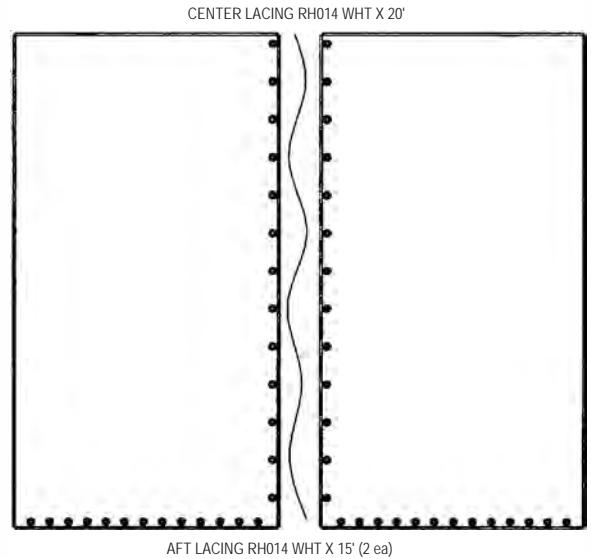

H17 HULL/DECK

FWD CROSSBAR EXTRUSION ONLY

BLACK 50221001

H17 TRAMPOLINE

COMPLETE TRAMPOLINES (Does not include lace line)
 5067XXXX
 (XXXX = Color / See parts list for available options)

REAR CROSSBAR EXTRUSION ONLY