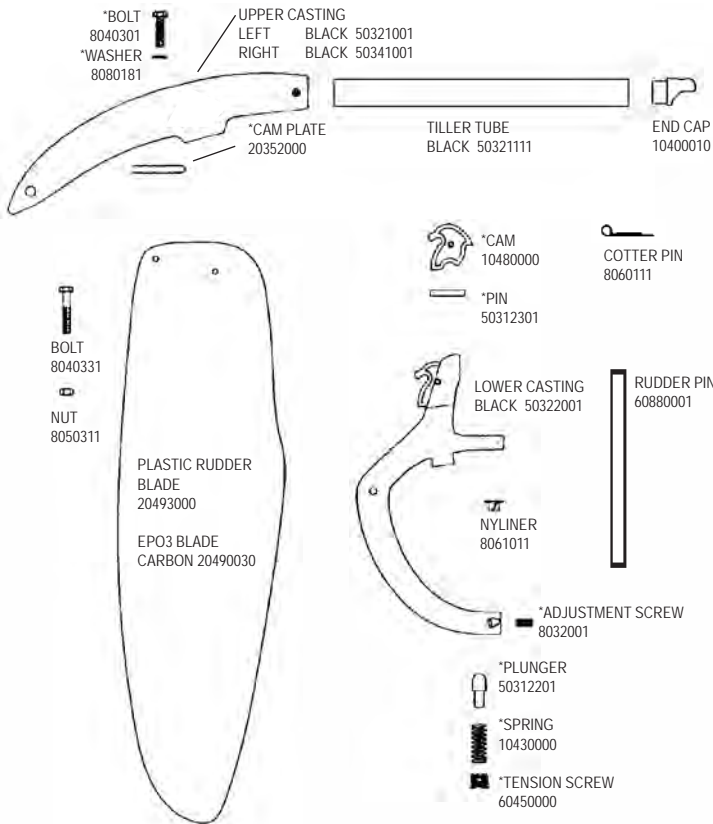

H17 HULL/DECK

FWD CROSSBAR EXTRUSION ONLY

BLACK 50221001

H17 TRAMPOLINE

COMPLETE TRAMPOLINES (Does not include lace line)
 5067XXXX
 (XXXX = Color / See parts list for available options)

REAR CROSSBAR EXTRUSION ONLY

BLACK 50261001

H17 RUDDER ASSEMBLY

* = SUB ASSEMBLY PART / INCLUDED WITH CASTING

H17 TILLER

TILLER CONNECTOR KIT 11520005

TILLER CROSSBAR BLACK 20520011
'95 - NEWER 20521001

HINGE YOKE ASSY. 3205

H17 MAST

H17 SAIL

H17 BLOCK SET

H17 Rivet Guide

() indicates quantity needed to fasten part

Mast	
Head	8010131 (2)
Halyard Hook	8011231 (3)
Base	8010131 (2)
Rear Crossbar	
Swivel Jammer	8010201 (1)
	8031501 (2)
	8031231 (2)
	8080011 (1)
	8050801 (1)
Dead Eye	8010181 (4)
Back Up Plate	8010201 (4)
Track	8010201 (44)
Hull	
Trampoline Track	8010121 (9)
(backup washers required on above,61360000)	
Boom	
End Cap (gooseneck)	8010131 (2)
Block Hanger	8010181 (4)
End Cap	8010131 (2)
Rudder (Upper Casting)	
Casting	8011231 (4)
End Cap	8010131 (2)
Sail Hardware	
Headboard	8010020 (16)
Main Clew Plate	8010020 (10)
Batten Pocket	8010020 (4)
Jib Clew Plate	8010020 (6)
(above rivets require setting machine which is not available in a hand tool)	
Wing	
End Cap	8010051 (1)
Castings	8010131 (8)
Forward Cross Bar - Sport	
Swivel Cam Cleats	8010131 (4)

ORIGINAL H17 SPORT REAR CROSSBAR, MAINSHEET SYSTEM AND OUTHAUL SYSTEM-1994 AND EARLIER

H17 SPORT SPREADER POLE & FURLER

H17 SPORT MAST ASSY. & DOWNHAUL

H17 SPORT FRONT CROSSBAR