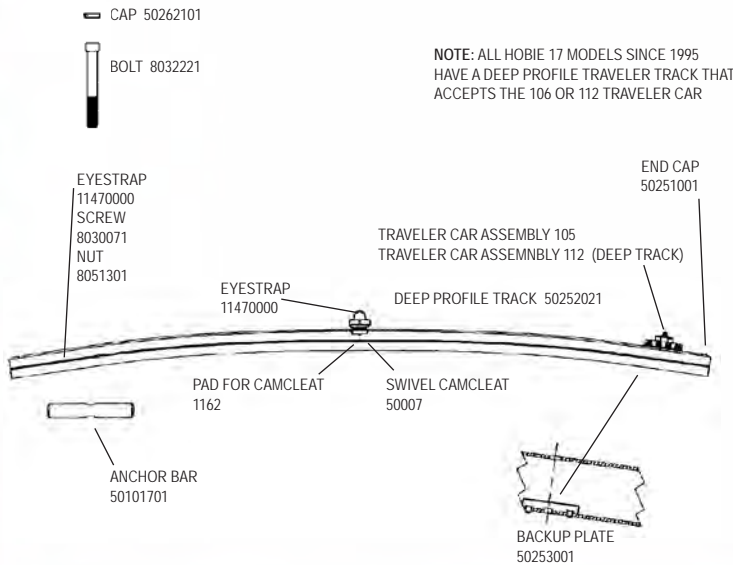

H17 HULL/DECK

FWD CROSSBAR EXTRUSION ONLY

BLACK 50221001

H17 TRAMPOLINE

COMPLETE TRAMPOLINES (Does not include lace line)
 5067XXXX
 (XXXX = Color / See parts list for available options)

REAR CROSSBAR EXTRUSION ONLY

BLACK 50261001

H17 RUDDER ASSEMBLY

* = SUB ASSEMBLY PART / INCLUDED WITH CASTING

H17 TILLER

TILLER CONNECTOR KIT 11520005

TILLER CROSSBAR BLACK 20520011
'95 - NEWER 20521001

HINGE YOKE ASSY. 3205

H17 MAST

H17 SAIL

H17 BLOCK SET

H17 Rivet Guide

() indicates quantity needed to fasten part

Mast	
Head	8010131 (2)
Halyard Hook	8011231 (3)
Base	8010131 (2)
Rear Crossbar	
Swivel Jammer	8010201 (1)
	8031501 (2)
	8031231 (2)
	8080011 (1)
	8050801 (1)
Dead Eye	8010181 (4)
Back Up Plate	8010201 (4)
Track	8010201 (44)
Hull	
Trampoline Track	8010121 (9)
(backup washers required on above,61360000)	
Boom	
End Cap (gooseneck)	8010131 (2)
Block Hanger	8010181 (4)
End Cap	8010131 (2)
Rudder (Upper Casting)	
Casting	8011231 (4)
End Cap	8010131 (2)
Sail Hardware	
Headboard	8010020 (16)
Main Clew Plate	8010020 (10)
Batten Pocket	8010020 (4)
Jib Clew Plate	8010020 (6)
(above rivets require setting machine which is not available in a hand tool)	
Wing	
End Cap	8010051 (1)
Castings	8010131 (8)
Forward Cross Bar - Sport	
Swivel Cam Cleats	8010131 (4)

ORIGINAL H17 SPORT REAR CROSSBAR, MAINSHEET SYSTEM AND OUTHAUL SYSTEM-1994 AND EARLIER

H17 SPORT SPREADER POLE & FURLER

H17 SPORT MAST ASSY. & DOWNHAUL

H17 SPORT FRONT CROSSBAR