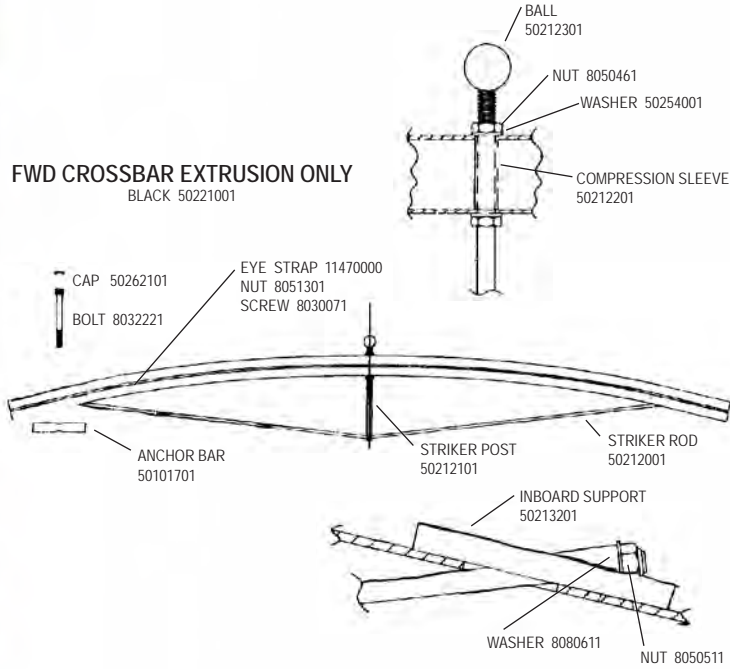

HOBIE 17 / 17 SPORT

REPLACEMENT HULL WHITE - LEFT 50101001
 REPLACEMENT HULL WHITE - RIGHT 50102001

Decals -
 12451130 "Hobie" Red Each
 12451061 "Hobie" Diamond 36" Silver
 12452000 Silver pin stripe (ft)

H17 HULL/DECK

FWD CROSSBAR EXTRUSION ONLY

BLACK 50221001

H17 TRAMPOLINE

COMPLETE TRAMPOLINES (Does not include lace line)
 5067XXXX
 (XXXX = Color / See parts list for available options)

REAR CROSSBAR EXTRUSION ONLY

BLACK 50261001

H17 RUDDER ASSEMBLY

* = SUB ASSEMBLY PART / INCLUDED WITH CASTING

H17 TILLER

TILLER CONNECTOR KIT 11520005

TILLER CROSSBAR BLACK 20520011
'95 - NEWER 20521001

HINGE YOKE ASSY. 3205

H17 MAST

H17 SAIL

H17 BLOCK SET

H17 Rivet Guide

() indicates quantity needed to fasten part

Mast	
Head	8010131 (2)
Halyard Hook	8011231 (3)
Base	8010131 (2)
Rear Crossbar	
Swivel Jammer	8010201 (1)
	8031501 (2)
	8031231 (2)
	8080011 (1)
	8050801 (1)
Dead Eye	8010181 (4)
Back Up Plate	8010201 (4)
Track	8010201 (44)
Hull	
Trampoline Track	8010121 (9)
(backup washers required on above,61360000)	
Boom	
End Cap (gooseneck)	8010131 (2)
Block Hanger	8010181 (4)
End Cap	8010131 (2)
Rudder (Upper Casting)	
Casting	8011231 (4)
End Cap	8010131 (2)
Sail Hardware	
Headboard	8010020 (16)
Main Clew Plate	8010020 (10)
Batten Pocket	8010020 (4)
Jib Clew Plate	8010020 (6)
(above rivets require setting machine which is not available in a hand tool)	
Wing	
End Cap	8010051 (1)
Castings	8010131 (8)
Forward Cross Bar - Sport	
Swivel Cam Cleats	8010131 (4)