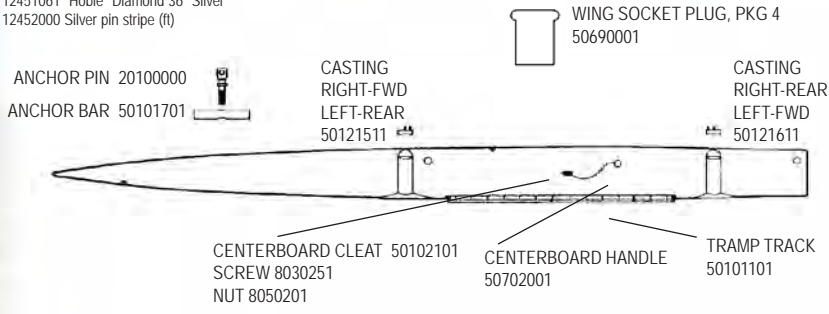

HOBIE 17 / 17 SPORT

REPLACEMENT HULL WHITE - LEFT 50101001
 REPLACEMENT HULL WHITE - RIGHT 50102001

Decals -
 12451130 "Hobie" Red Each
 12451061 "Hobie" Diamond 36" Silver
 12452000 Silver pin stripe (ft)

H17 HULL/DECK

FWD CROSSBAR EXTRUSION ONLY

BLACK 50221001

H17 TRAMPOLINE

COMPLETE TRAMPOLINES (Does not include lace line)
 5067XXXX
 (XXXX = Color / See parts list for available options)

REAR CROSSBAR EXTRUSION ONLY