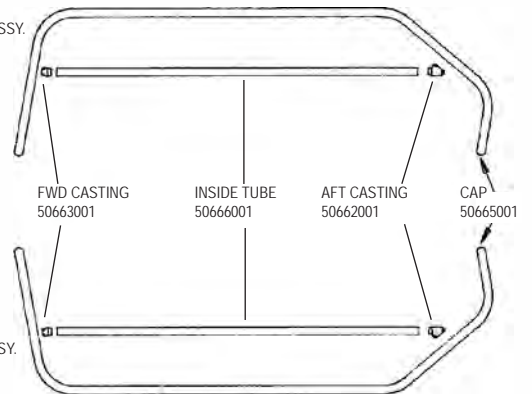

H17 SAIL

H17 BLOCK SET

H17 Rivet Guide

() indicates quantity needed to fasten part

Mast	
Head	8010131 (2)
Halyard Hook	8011231 (3)
Base	8010131 (2)
Rear Crossbar	
Swivel Jammer	8010201 (1)
	8031501 (2)
	8031231 (2)
	8080011 (1)
	8050801 (1)
Dead Eye	8010181 (4)
Back Up Plate	8010201 (4)
Track	8010201 (44)
Hull	
Trampoline Track	8010121 (9)
(backup washers required on above,61360000)	
Boom	
End Cap (gooseneck)	8010131 (2)
Block Hanger	8010181 (4)
End Cap	8010131 (2)
Rudder (Upper Casting)	
Casting	8011231 (4)
End Cap	8010131 (2)
Sail Hardware	
Headboard	8010020 (16)
Main Clew Plate	8010020 (10)
Batten Pocket	8010020 (4)
Jib Clew Plate	8010020 (6)
(above rivets require setting machine which is not available in a hand tool)	
Wing	
End Cap	8010051 (1)
Castings	8010131 (8)
Forward Cross Bar - Sport	
Swivel Cam Cleats	8010131 (4)

H17 BOOM

BLACK 50510000

H17 WINGS SET W/O TRAMPOLINES

50650000

WING TRAMP SET
5065XXXX
(XXXX = Color / See parts list for available options)

H17 / 17 SPORT BATTENS

(FOR INDIVIDUAL BATTENS SEE UNIVERSAL BATTENS PAGE)

RIGHT-WING ASSY. 50680001

LEFT-WING ASSY. 50660001

HOBIE 17 SPORT SPECIFIC

NOTE: WHERE A SPECIFIC ITEM IS NOT IDENTIFIED, USE THE STANDARD HOBIE 17 LINE DRAWINGS.

H17 SPORT FORESTAY

SPORT BOOMLET ASSEMBLY (NEWER, 95 - CURRENT) 52722011