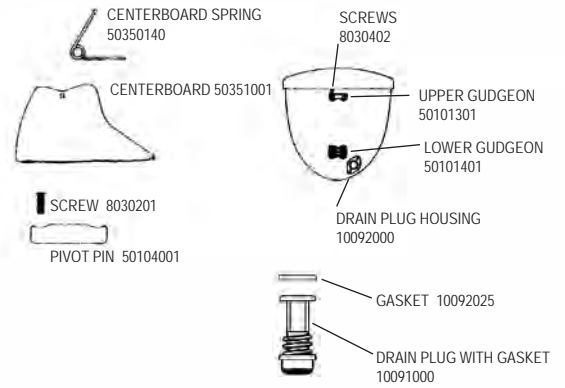

H17 HULL/DECK

FWD CROSSBAR EXTRUSION ONLY

BLACK 50221001

H17 TRAMPOLINE

COMPLETE TRAMPOLINES (Does not include lace line)
 5067XXXX
 (XXXX = Color / See parts list for available options)

REAR CROSSBAR EXTRUSION ONLY

H17 SAIL

H17 BLOCK SET

H17 Rivet Guide

() indicates quantity needed to fasten part

Mast	
Head	8010131 (2)
Halyard Hook	8011231 (3)
Base	8010131 (2)
Rear Crossbar	
Swivel Jammer	8010201 (1)
	8031501 (2)
	8031231 (2)
	8080011 (1)
	8050801 (1)
Dead Eye	8010181 (4)
Back Up Plate	8010201 (4)
Track	8010201 (44)
Hull	
Trampoline Track	8010121 (9)
(backup washers required on above,61360000)	
Boom	
End Cap (gooseneck)	8010131 (2)
Block Hanger	8010181 (4)
End Cap	8010131 (2)
Rudder (Upper Casting)	
Casting	8011231 (4)
End Cap	8010131 (2)
Sail Hardware	
Headboard	8010020 (16)
Main Clew Plate	8010020 (10)
Batten Pocket	8010020 (4)
Jib Clew Plate	8010020 (6)
(above rivets require setting machine which is not available in a hand tool)	
Wing	
End Cap	8010051 (1)
Castings	8010131 (8)
Forward Cross Bar - Sport	
Swivel Cam Cleats	8010131 (4)