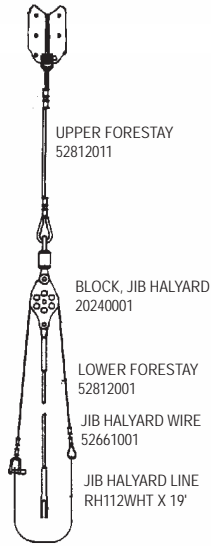

BLACK 50261001

H17 RUDDER ASSEMBLY

* = SUB ASSEMBLY PART / INCLUDED WITH CASTING

H17 TILLER

TILLER CONNECTOR KIT 11520005

TILLER CROSSBAR BLACK 20520011
'95 - NEWER 20521001

HINGE YOKE ASSY. 3205

H17 MAST

H17 SAIL

H17 BLOCK SET

H17 Rivet Guide

() indicates quantity needed to fasten part

Mast	
Head	8010131 (2)
Halyard Hook	8011231 (3)
Base	8010131 (2)
Rear Crossbar	
Swivel Jammer	8010201 (1)
	8031501 (2)
	8031231 (2)
	8080011 (1)
	8050801 (1)
Dead Eye	8010181 (4)
Back Up Plate	8010201 (4)
Track	8010201 (44)
Hull	
Trampoline Track	8010121 (9)
(backup washers required on above,61360000)	
Boom	
End Cap (gooseneck)	8010131 (2)
Block Hanger	8010181 (4)
End Cap	8010131 (2)
Rudder (Upper Casting)	
Casting	8011231 (4)
End Cap	8010131 (2)
Sail Hardware	
Headboard	8010020 (16)
Main Clew Plate	8010020 (10)
Batten Pocket	8010020 (4)
Jib Clew Plate	8010020 (6)
(above rivets require setting machine which is not available in a hand tool)	
Wing	
End Cap	8010051 (1)
Castings	8010131 (8)
Forward Cross Bar - Sport	
Swivel Cam Cleats	8010131 (4)

RIGHT-WING ASSY. 50680001

LEFT-WING ASSY. 50660001

HOBIE 17 SPORT SPECIFIC

NOTE: WHERE A SPECIFIC ITEM IS NOT IDENTIFIED, USE THE STANDARD HOBIE 17 LINE DRAWINGS.

H17 SPORT FORESTAY

SPORT BOOMLET ASSEMBLY (NEWER, 95 - CURRENT) 52722011

ORIGINAL H17 SPORT REAR CROSSBAR, MAINSHEET SYSTEM AND OUTHAUL SYSTEM-1994 AND EARLIER

H17 SPORT SPREADER POLE & FURLER

H17 SPORT MAST ASSY. & DOWNHAUL

H17 SPORT FRONT CROSSBAR