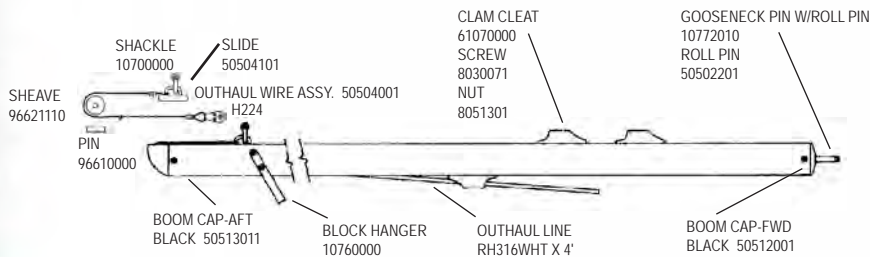

H17 BOOM

BLACK 50510000