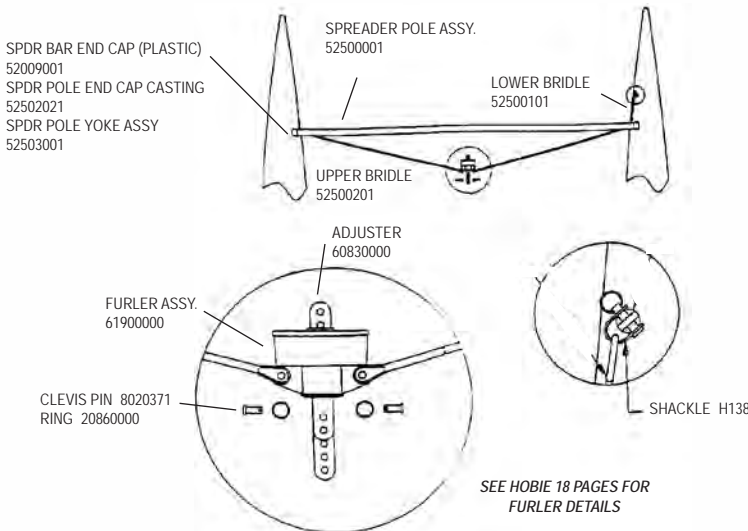

H17 SAIL

H17 BLOCK SET

H17 Rivet Guide

() indicates quantity needed to fasten part

Mast	
Head	8010131 (2)
Halyard Hook	8011231 (3)
Base	8010131 (2)
Rear Crossbar	
Swivel Jammer	8010201 (1)
	8031501 (2)
	8031231 (2)
	8080011 (1)
	8050801 (1)
Dead Eye	8010181 (4)
Back Up Plate	8010201 (4)
Track	8010201 (44)
Hull	
Trampoline Track	8010121 (9)
(backup washers required on above,61360000)	
Boom	
End Cap (gooseneck)	8010131 (2)
Block Hanger	8010181 (4)
End Cap	8010131 (2)
Rudder (Upper Casting)	
Casting	8011231 (4)
End Cap	8010131 (2)
Sail Hardware	
Headboard	8010020 (16)
Main Clew Plate	8010020 (10)
Batten Pocket	8010020 (4)
Jib Clew Plate	8010020 (6)
(above rivets require setting machine which is not available in a hand tool)	
Wing	
End Cap	8010051 (1)
Castings	8010131 (8)
Forward Cross Bar - Sport	
Swivel Cam Cleats	8010131 (4)

RIGHT-WING ASSY. 50680001

LEFT-WING ASSY. 50660001

HOBIE 17 SPORT SPECIFIC

NOTE: WHERE A SPECIFIC ITEM IS NOT IDENTIFIED, USE THE STANDARD HOBIE 17 LINE DRAWINGS.

H17 SPORT FORESTAY

SPORT BOOMLET ASSEMBLY (NEWER, 95 - CURRENT) 52722011

ORIGINAL H17 SPORT REAR CROSSBAR, MAINSHEET SYSTEM AND OUTHAUL SYSTEM-1994 AND EARLIER

H17 SPORT SPREADER POLE & FURLER

H17 SPORT MAST ASSY. & DOWNHAUL

H17 SPORT FRONT CROSSBAR