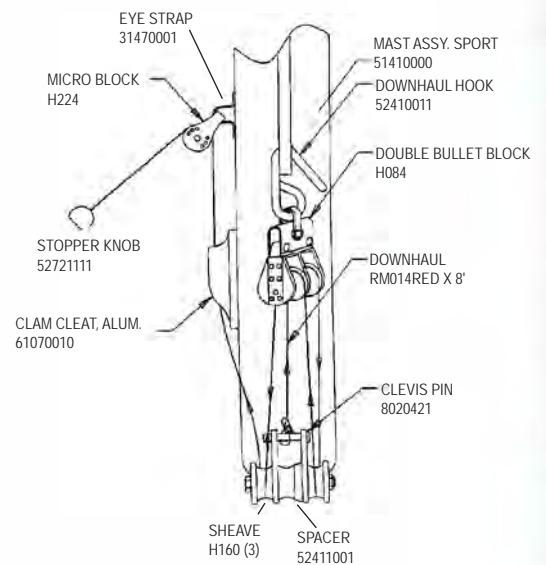

H17 SAIL

H17 BLOCK SET

H17 Rivet Guide

() indicates quantity needed to fasten part

Mast	
Head	8010131 (2)
Halyard Hook	8011231 (3)
Base	8010131 (2)
Rear Crossbar	
Swivel Jammer	8010201 (1)
	8031501 (2)
	8031231 (2)
	8080011 (1)
	8050801 (1)
Dead Eye	8010181 (4)
Back Up Plate	8010201 (4)
Track	8010201 (44)
Hull	
Trampoline Track	8010121 (9)
(backup washers required on above,61360000)	
Boom	
End Cap (gooseneck)	8010131 (2)
Block Hanger	8010181 (4)
End Cap	8010131 (2)
Rudder (Upper Casting)	
Casting	8011231 (4)
End Cap	8010131 (2)
Sail Hardware	
Headboard	8010020 (16)
Main Clew Plate	8010020 (10)
Batten Pocket	8010020 (4)
Jib Clew Plate	8010020 (6)
(above rivets require setting machine which is not available in a hand tool)	
Wing	
End Cap	8010051 (1)
Castings	8010131 (8)
Forward Cross Bar - Sport	
Swivel Cam Cleats	8010131 (4)

H17 BOOM

BLACK 50510000

H17 WINGS SET W/O TRAMPOLINES

50650000

WING TRAMP SET
5065XXXX
(XXXX = Color / See parts list for available options)

H17 / 17 SPORT BATTENS

(FOR INDIVIDUAL BATTENS SEE UNIVERSAL BATTENS PAGE)

RIGHT-WING ASSY. 50680001

LEFT-WING ASSY. 50660001

HOBIE 17 SPORT SPECIFIC

NOTE: WHERE A SPECIFIC ITEM IS NOT IDENTIFIED, USE THE STANDARD HOBIE 17 LINE DRAWINGS.

H17 SPORT FORESTAY

SPORT BOOMLET ASSEMBLY (NEWER, 95 - CURRENT) 52722011

ORIGINAL H17 SPORT REAR CROSSBAR, MAINSHEET SYSTEM AND OUTHAUL SYSTEM-1994 AND EARLIER

H17 SPORT SPREADER POLE & FURLER

H17 SPORT MAST ASSY. & DOWNHAUL

H17 SPORT FRONT CROSSBAR