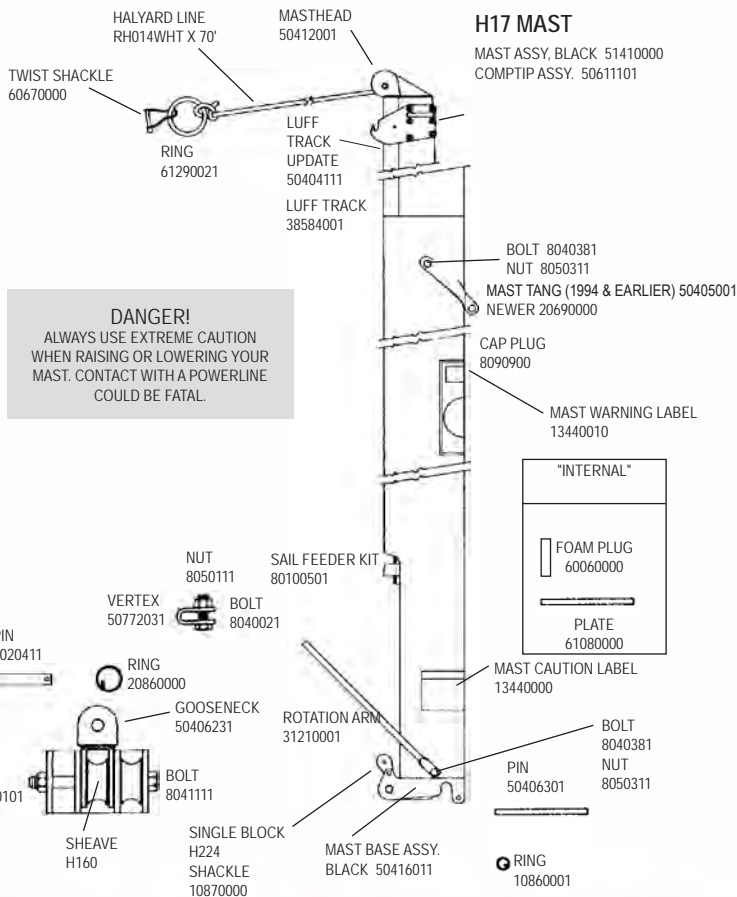

H17 HULL/DECK

FWD CROSSBAR EXTRUSION ONLY

BLACK 50221001

H17 TRAMPOLINE

COMPLETE TRAMPOLINES (Does not include lace line)
 5067XXXX
 (XXXX = Color / See parts list for available options)

REAR CROSSBAR EXTRUSION ONLY

BLACK 50261001

H17 RUDDER ASSEMBLY

* = SUB ASSEMBLY PART / INCLUDED WITH CASTING

H17 TILLER

TILLER CONNECTOR KIT 11520005

TILLER CROSSBAR BLACK 20520011
'95 - NEWER 20521001

HINGE YOKE ASSY. 3205

H17 MAST

MAST ASSY. BLACK 51410000
COMPTIP ASSY. 50611101

DANGER!
ALWAYS USE EXTREME CAUTION WHEN RAISING OR LOWERING YOUR MAST. CONTACT WITH A POWERLINE COULD BE FATAL.

H17 WIRES

(See following page for 17 Sport-Specific Wires)

H17 SAIL

H17 BLOCK SET

H17 Rivet Guide

() indicates quantity needed to fasten part

Mast	
Head	8010131 (2)
Halyard Hook	8011231 (3)
Base	8010131 (2)
Rear Crossbar	
Swivel Jammer	8010201 (1)
	8031501 (2)
	8031231 (2)
	8080011 (1)
	8050801 (1)
Dead Eye	8010181 (4)
Back Up Plate	8010201 (4)
Track	8010201 (44)
Hull	
Trampoline Track	8010121 (9)
(backup washers required on above,61360000)	
Boom	
End Cap (gooseneck)	8010131 (2)
Block Hanger	8010181 (4)
End Cap	8010131 (2)
Rudder (Upper Casting)	
Casting	8011231 (4)
End Cap	8010131 (2)
Sail Hardware	
Headboard	8010020 (16)
Main Clew Plate	8010020 (10)
Batten Pocket	8010020 (4)
Jib Clew Plate	8010020 (6)
(above rivets require setting machine which is not available in a hand tool)	
Wing	
End Cap	8010051 (1)
Castings	8010131 (8)
Forward Cross Bar - Sport	
Swivel Cam Cleats	8010131 (4)