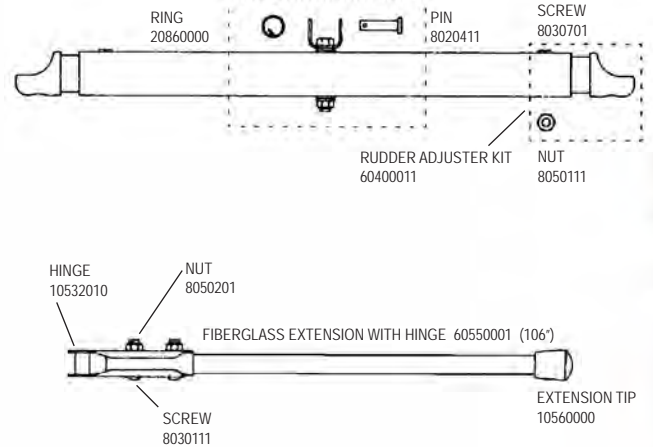

BLACK 50261001

H17 RUDDER ASSEMBLY

* = SUB ASSEMBLY PART / INCLUDED WITH CASTING

H17 TILLER

TILLER CONNECTOR KIT 11520005

TILLER CROSSBAR BLACK 20520011
'95 - NEWER 20521001

HINGE YOKE ASSY. 3205

H17 MAST

H17 SAIL

H17 BLOCK SET

H17 Rivet Guide

() indicates quantity needed to fasten part

Mast	
Head	8010131 (2)
Halyard Hook	8011231 (3)
Base	8010131 (2)
Rear Crossbar	
Swivel Jammer	8010201 (1)
	8031501 (2)
	8031231 (2)
	8080011 (1)
	8050801 (1)
Dead Eye	8010181 (4)
Back Up Plate	8010201 (4)
Track	8010201 (44)
Hull	
Trampoline Track	8010121 (9)
(backup washers required on above,61360000)	
Boom	
End Cap (gooseneck)	8010131 (2)
Block Hanger	8010181 (4)
End Cap	8010131 (2)
Rudder (Upper Casting)	
Casting	8011231 (4)
End Cap	8010131 (2)
Sail Hardware	
Headboard	8010020 (16)
Main Clew Plate	8010020 (10)
Batten Pocket	8010020 (4)
Jib Clew Plate	8010020 (6)
(above rivets require setting machine which is not available in a hand tool)	
Wing	
End Cap	8010051 (1)
Castings	8010131 (8)
Forward Cross Bar - Sport	
Swivel Cam Cleats	8010131 (4)