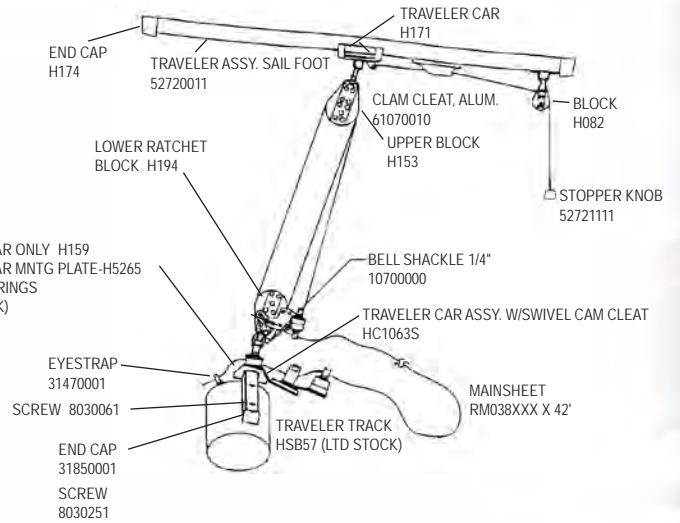

H17 SAIL

H17 BLOCK SET

H17 Rivet Guide

() indicates quantity needed to fasten part

Mast	
Head	8010131 (2)
Halyard Hook	8011231 (3)
Base	8010131 (2)
Rear Crossbar	
Swivel Jammer	8010201 (1)
	8031501 (2)
	8031231 (2)
	8080011 (1)
	8050801 (1)
Dead Eye	8010181 (4)
Back Up Plate	8010201 (4)
Track	8010201 (44)
Hull	
Trampoline Track	8010121 (9)
(backup washers required on above,61360000)	
Boom	
End Cap (gooseneck)	8010131 (2)
Block Hanger	8010181 (4)
End Cap	8010131 (2)
Rudder (Upper Casting)	
Casting	8011231 (4)
End Cap	8010131 (2)
Sail Hardware	
Headboard	8010020 (16)
Main Clew Plate	8010020 (10)
Batten Pocket	8010020 (4)
Jib Clew Plate	8010020 (6)
(above rivets require setting machine which is not available in a hand tool)	
Wing	
End Cap	8010051 (1)
Castings	8010131 (8)
Forward Cross Bar - Sport	
Swivel Cam Cleats	8010131 (4)

H17 BOOM

BLACK 50510000

H17 WINGS SET W/O TRAMPOLINES

50650000

WING TRAMP SET
5065XXXX
(XXXX = Color / See parts list for available options)

H17 / 17 SPORT BATTENS

(FOR INDIVIDUAL BATTENS SEE UNIVERSAL BATTENS PAGE)

RIGHT-WING ASSY. 50680001

LEFT-WING ASSY. 50660001

HOBIE 17 SPORT SPECIFIC

NOTE: WHERE A SPECIFIC ITEM IS NOT IDENTIFIED, USE THE STANDARD HOBIE 17 LINE DRAWINGS.

H17 SPORT FORESTAY

SPORT BOOMLET ASSEMBLY (NEWER, 95 - CURRENT) 52722011

ORIGINAL H17 SPORT REAR CROSSBAR, MAINSHEET SYSTEM AND OUTHAUL SYSTEM-1994 AND EARLIER

H17 SPORT SPREADER POLE & FURLER

H17 SPORT MAST ASSY. & DOWNHAUL

H17 SPORT FRONT CROSSBAR