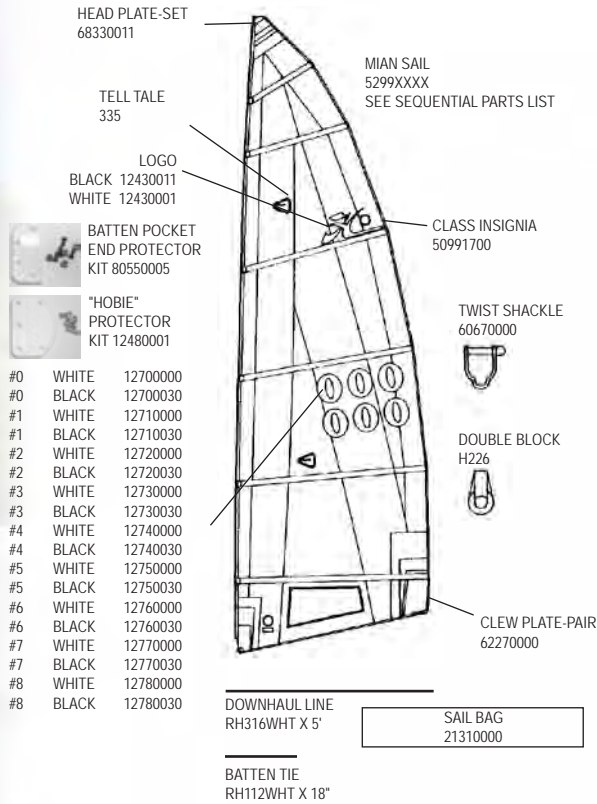

MAST ASSY. BLACK 51410000
COMPTIP ASSY. 50611101

DANGER!
ALWAYS USE EXTREME CAUTION WHEN RAISING OR LOWERING YOUR MAST. CONTACT WITH A POWERLINE COULD BE FATAL.

H17 WIRES

(See following page for 17 Sport-Specific Wires)

H17 SAIL

H17 BLOCK SET

H17 Rivet Guide

() indicates quantity needed to fasten part

Mast	
Head	8010131 (2)
Halyard Hook	8011231 (3)
Base	8010131 (2)
Rear Crossbar	
Swivel Jammer	8010201 (1)
	8031501 (2)
	8031231 (2)
	8080011 (1)
	8050801 (1)
Dead Eye	8010181 (4)
Back Up Plate	8010201 (4)
Track	8010201 (44)
Hull	
Trampoline Track	8010121 (9)
(backup washers required on above,61360000)	
Boom	
End Cap (gooseneck)	8010131 (2)
Block Hanger	8010181 (4)
End Cap	8010131 (2)
Rudder (Upper Casting)	
Casting	8011231 (4)
End Cap	8010131 (2)
Sail Hardware	
Headboard	8010020 (16)
Main Clew Plate	8010020 (10)
Batten Pocket	8010020 (4)
Jib Clew Plate	8010020 (6)
(above rivets require setting machine which is not available in a hand tool)	
Wing	
End Cap	8010051 (1)
Castings	8010131 (8)
Forward Cross Bar - Sport	
Swivel Cam Cleats	8010131 (4)